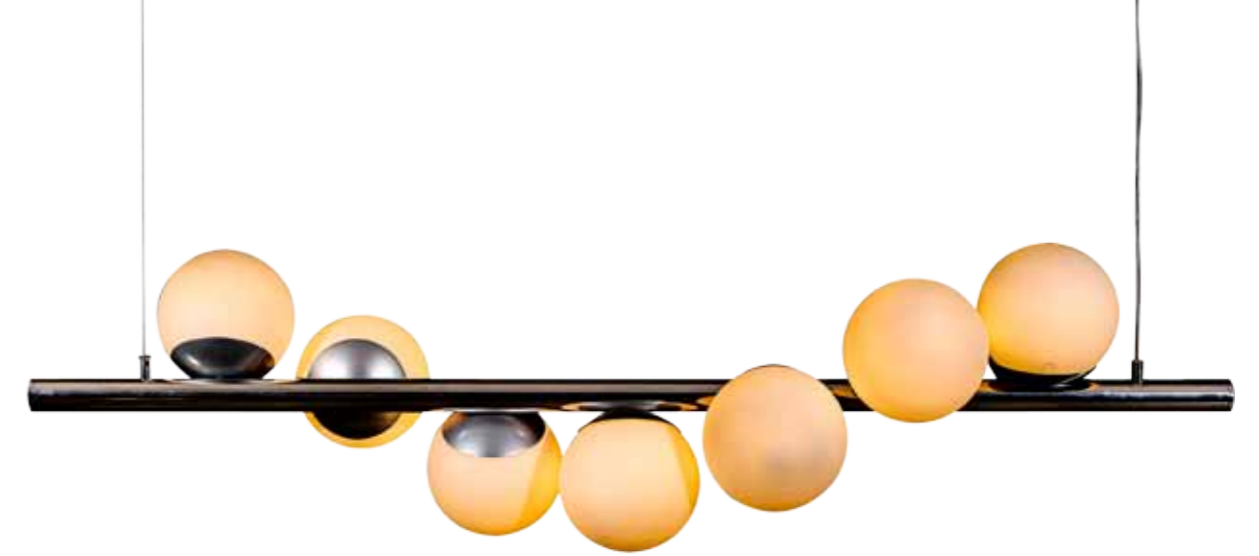

REGIONAL & BRANCH OFFICES:

NORTH - REGIONAL OFFICE: Corporate Office: QRG Towers, 2D, Sector-126, Expressway, Noida-201304, Tel: 0120-3331000, Delhi: 011-47676700, 23888200, Chandigarh: 0172-4232400-401, Dehradun: 0135-6670202, Haldwani: 05946-222935/222933, Noida / Haryana: 0120-3331000, Ludhiana: 0161-4676000/24, Amritsar: 0183-5202400/401, Jammu: 0191-2478330, 2479330, Sri Nagar: 0194-2459248, Jaipur: 0141-4211000, 4211011, Jodhpur: 9214201640/41, Lucknow: 0522- 4921600/4921649, Kanpur: 0512-6710400

EAST - REGIONAL OFFICE: Kolkata: ICC Tower, 5th Floor, 4 India Exchange Place, Kolkata-700001, Tel: 033-40129851/52, Bhubaneswar: 0674-6668101/102/103/104, Guwahati: 0361-2458923, 2134521, Siliguri: 0353-2525907, Ranchi: 0651-2244861, 2244862, 2244864, 2244868, 2244869, Jamshedpur: 0657-6542492, 09234369436, Patna: 0612-2207221, 2207222, 2207223, 2655518

WEST - REGIONAL OFFICE: Mumbai: 1271, Solitaire Corporate Park, Bldg. No.12, 7th Floor, Andheri - Ghatkopar Link Road, Chakala, Andheri (East), Mumbai-400093. Tel: 022-67298600-602, Ahmedabad: 079-40061111, 40060738/740, Indore: 0731-4219444/4219422, 0731-2572340, Rajkot: 0281-2481112, 2921212, Nagpur: 0712-2240932, 2242692, 2242699 Pune: 020-26056175-76, Raipur: 0771-4243400/01, Surat: 0261-2350137, 9979890137, Jabalpur: 0761-4064491, Bhopal: 0755-4271544, 0755-4011025

SOUTH - REGIONAL OFFICE: Chennai: Sigapi Achi Building, No. 18 / 3, 6th Floor, Rukmani Lakshmi pathy Road, Egmore, Chennai-600008, Tel: 044-42280600, 605, Bangalore: 080-49075000, Coimbatore: 0422-4550200/282, Hyderabad: 040-27533372, 27533355, 27533632, Cochin: 0484-4099000, Calicut: 0495-4019193/4/5, Trivandrum: 0471-4015323, Vizag: 0891-6514339, Vijayawada: 0866-2546161/62/67/68/69, Madurai: 0452-4267000, Hubli: 0836-4248660, Trichy: 0431-4041005/06

Representative Offices: • Goa • Solapur • Gwalior • Kathmandu • Bhopal • Kolhapur • Vadodara