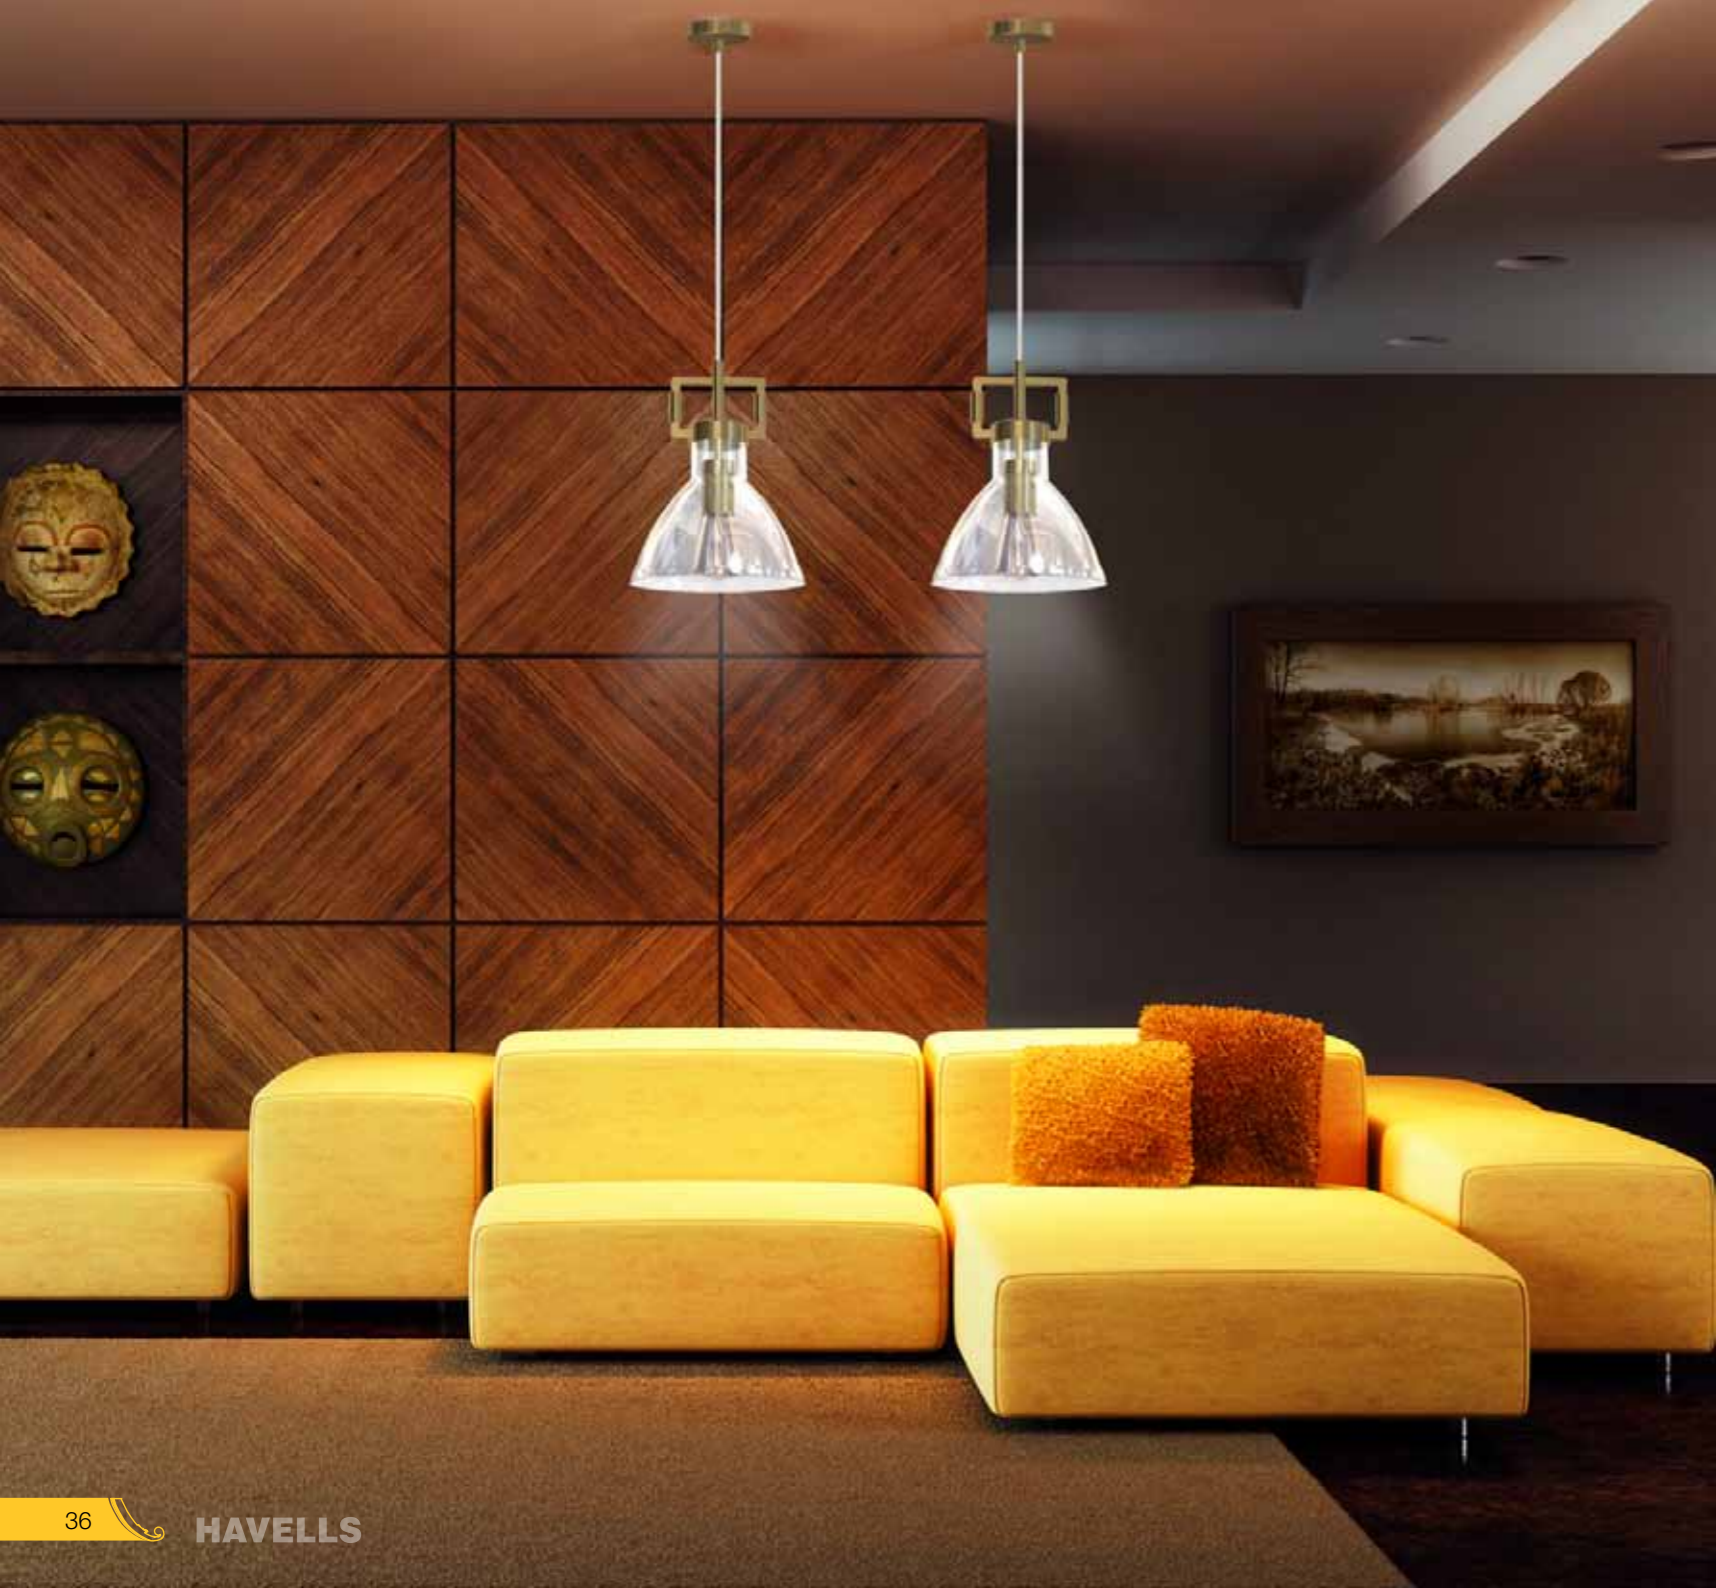

CRYSTINE RANGE

- These wall lights makes a large airy room feel warm and cozy
- Premium Borosil Clear Glass Pendant lights
- Canopy in Brass finish
- Down light to cast light downwards. Rather than making a room feel larger, this light makes a large airy room feel warm and cozy.

DESIGN & FEATURES

- **MATERIAL**
  Mild steel with Borosil Glass
- **COLOR**
  Clear glass and black canopy with Brass finish
- **APPLICATION**
  Living and Bedroom

Item code	Description	Type of lamp	No of lamps	Lamp base	Rated wattage	Installation	Dimensions h x d (mm)	Case lot No. of unit/s
LHFXAHN1CN10007	Crystine Pendant 1LS E27 BS BRS TRG	1 x 7.5 W LED Filament Lamp	1 N	E27	1 x 7.5 W	Suspended	(1750 x 225) mm	2 N
LHFXAHN1DN10007	Crystine Pendant 1LS E27 BS BRS TUBE	1 x 4 W LED Filament Lamp	1 N	E27	1 x 4 W	Suspended	(1750 x 80) mm	4 N

Item code	Description	Type of lamp	No of lamps	Lamp base	Rated wattage	Installation	Dimensions h x d (mm)	Case lot No. of unit/s
LHFXAHN1AN10007	Crystine Pendant 1LS E27 BS BRS RD	1 x 7.5 W LED Filament Lamp	1 N	E27	1 x 7.5 W	Suspended	(1750 x 200) mm	4 N
LHFXAHN1BN10007	Crystine Pendant 1LS E27 BS BRS CYD	1 x 7.5 W LED Filament Lamp	1 N	E27	1 x 7.5 W	Suspended	(1750 x 225) mm	2 N

All fixtures are suitable for 220 V - 240 V ac, 50 Hz