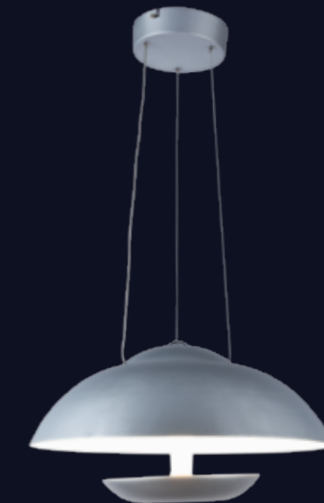

QUINT-ESSENCE

Sophisticated, elegant and posh,
inspired by simplicity

Embodying elegance that awes without ever vying for anyone's attention, simplicity is at the core of this range.

It serves to inspire those with sophisticated taste in their life.

Look no further for the perfect choice to bring modern luxury home.