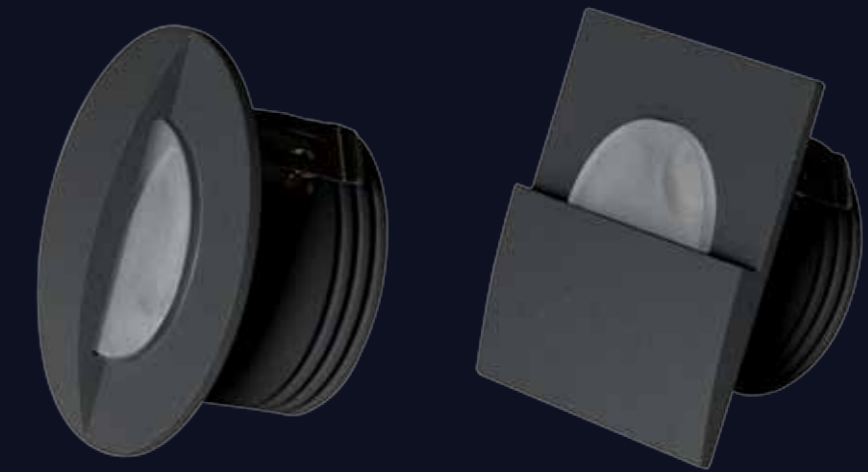

DESIGN & FEATURES

- **MATERIAL**
  Aluminium + PC
- **COLOR FINISH**
  Anthracite
- **APPLICATION**
  Step light

Item code	Description	Rated wattage	lumen (lm)	IP Rating	Installation	Dimensions d x h (mm)	Case lot No. of unit/s
LHEHAUP6PL5K004	LED Ecstatic SL RD 4W 4000K	4 W	60 lm	IP65	Wall Mounted	(65 x 36) mm	5 N

Item code	Description	Rated wattage	lumen (lm)	IP Rating	Installation	Dimensions l x w x h (mm)	Case lot No. of unit/s
LHEHAVP6PL5K004	LED Ecstatic SL SQ 4W 4000K	4 W	60 lm	IP65	Wall Mounted	(65 x 65 x 36) mm	5 N

All fixtures are suitable for 220 V - 240 V ac, 50 Hz

*Suitable Junction will be included in the packing box