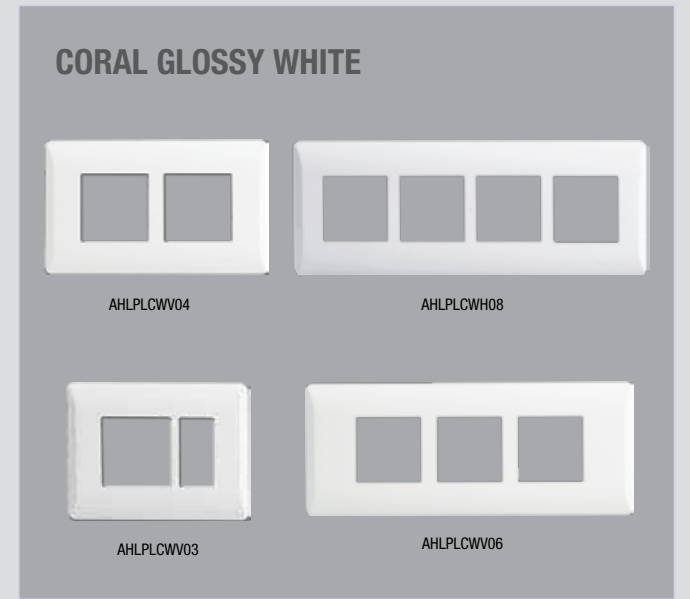

CORAL SERIES - COMBINED PLATES

COMBINED PLATES	1 M	2 M	3 M	4 M	6 M	8 M	8 M(H)	9 M	12 M	16 M	18 M
Coral Ebony Grey	AHLPLCGV01	AHLPLCGV02	AHLPLCGV03	AHLPLCGV04	AHLPLCGV06	AHLPLCGV08	AHLPLCGH08	AHLPLCGV09	AHLPLCGV12	AHLPLCGV16	AHLPLCGV18
Coral Sparkle Silver	AHLPLCSV01	AHLPLCSV02	AHLPLCSV03	AHLPLCSV04	AHLPLCSV06	AHLPLCSV08	AHLPLCSH08	AHLPLCSV09	AHLPLCSV12	AHLPLCSV16	AHLPLCSV18
List Price in ₹ Per Unit	₹ 200.00	₹ 204.00	₹ 246.00	₹ 279.00	₹ 393.00	₹ 520.00	₹ 520.00	₹ 560.00	₹ 579.00	₹ 718.00	₹ 743.00
Coral Glossy White	AHLPLCW01	AHLPLCW02	AHLPLCW03	AHLPLCW04	AHLPLCW06	AHLPLCW08	AHLPLCWH08	AHLPLCW09	AHLPLCW12	AHLPLCW16	AHLPLCW18
List Price in ₹ Per Unit	₹ 98.00	₹ 101.00	₹ 113.00	₹ 140.00	₹ 196.00	₹ 258.00	₹ 258.00	₹ 286.00	₹ 299.00	₹ 366.00	₹ 379.00
White Coral Plus	AHCPLCW01	AHCPLCW02	AHCPLCW03	AHCPLCW04	AHCPLCW06	AHCPLCW08	AHCPLCWH08	AHCPLCW09	AHCPLCW12	AHCPLCW16	AHCPLCW18
List Price in ₹ Per Unit	₹ 98.00	₹ 101.00	₹ 113.00	₹ 140.00	₹ 196.00	₹ 258.00	₹ 258.00	₹ 286.00	₹ 299.00	₹ 366.00	₹ 379.00
Std. / Master Packing (No. of Unit/s)	5 N/80 N	5 N/80 N	5 N/80 N	5 N/80 N	5 N/60 N	5 N/60 N	5 N/60 N	5 N/80 N	5 N/40 N	5 N/55 N	5 N/30 N