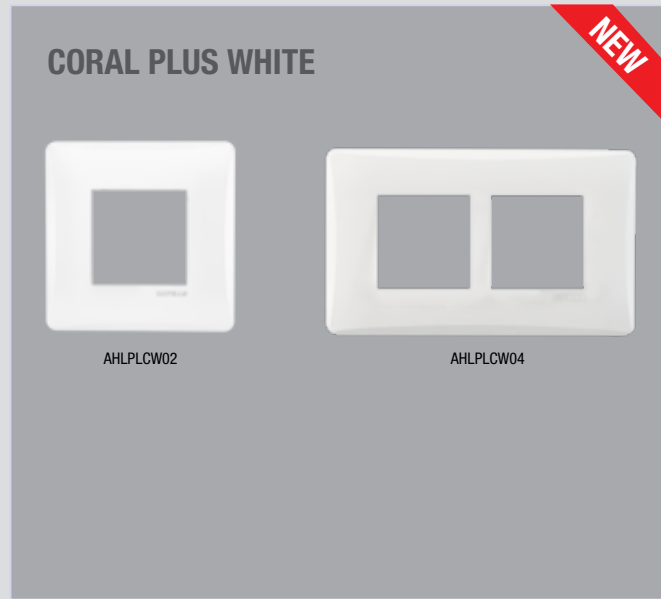

CORAL SERIES - COMBINED PLATES

COMBINED PLATES	1 M	2 M	3 M	4 M	6 M	8 M	8 M(H)	9 M	12 M	16 M	18 M
Coral Ebony Grey	AHLPLCGV01	AHLPLCGV02	AHLPLCGV03	AHLPLCGV04	AHLPLCGV06	AHLPLCGV08	AHLPLCGH08	AHLPLCGV09	AHLPLCGV12	AHLPLCGV16	AHLPLCGV18
Coral Sparkle Silver	AHLPLCSV01	AHLPLCSV02	AHLPLCSV03	AHLPLCSV04	AHLPLCSV06	AHLPLCSV08	AHLPLCSH08	AHLPLCSV09	AHLPLCSV12	AHLPLCSV16	AHLPLCSV18
List Price in ₹ Per Unit	₹ 200.00	₹ 204.00	₹ 246.00	₹ 279.00	₹ 393.00	₹ 520.00	₹ 520.00	₹ 560.00	₹ 579.00	₹ 718.00	₹ 743.00
Coral Glossy White	AHLPLCW01	AHLPLCW02	AHLPLCW03	AHLPLCW04	AHLPLCW06	AHLPLCW08	AHLPLCWH08	AHLPLCW09	AHLPLCW12	AHLPLCW16	AHLPLCW18
List Price in ₹ Per Unit	₹ 98.00	₹ 101.00	₹ 113.00	₹ 140.00	₹ 196.00	₹ 258.00	₹ 258.00	₹ 286.00	₹ 299.00	₹ 366.00	₹ 379.00
White Coral Plus	AHCPLCW01	AHCPLCW02	AHCPLCW03	AHCPLCW04	AHCPLCW06	AHCPLCW08	AHCPLCWH08	AHCPLCW09	AHCPLCW12	AHCPLCW16	AHCPLCW18
List Price in ₹ Per Unit	₹ 98.00	₹ 101.00	₹ 113.00	₹ 140.00	₹ 196.00	₹ 258.00	₹ 258.00	₹ 286.00	₹ 299.00	₹ 366.00	₹ 379.00
Std. / Master Packing (No. of Unit/s)	5 N/80 N	5 N/80 N	5 N/80 N	5 N/80 N	5 N/60 N	5 N/60 N	5 N/60 N	5 N/80 N	5 N/40 N	5 N/55 N	5 N/30 N