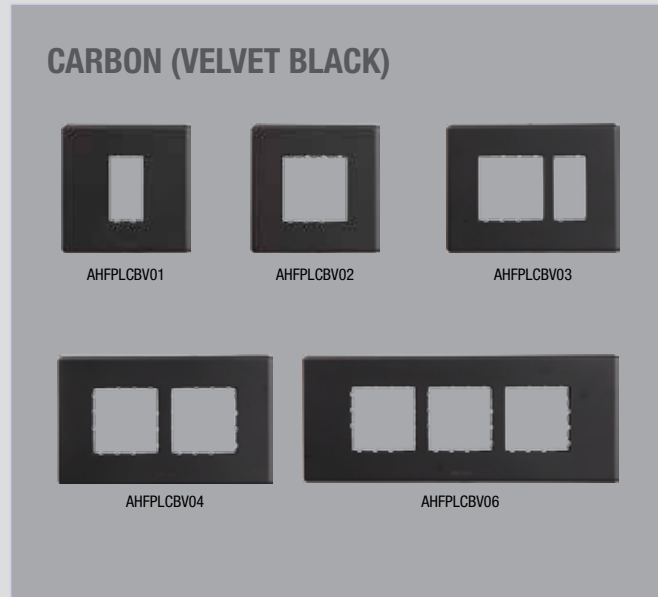

FABIO SERIES - COMBINED PLATES

PC	1 M	2 M	3 M	4 M	6 M	8 M	8 M(H)	9 M	12 M	16 M	18 M
Carbon (Velvet Black)	AHFPLCBV01	AHFPLCBV02	AHFPLCBV03	AHFPLCBV04	AHFPLCBV06	AHFPLCBV08	AHFPLCBH08	AHFPLCBV09	AHFPLCBV12	AHFPLCBV16	AHFPLCBV18
List Price in ₹ Per Unit	₹ 141.00	₹ 141.00	₹ 161.00	₹ 198.00	₹ 276.00	₹ 362.00	₹ 362.00	₹ 416.00	₹ 421.00	₹ 510.00	₹ 534.00
Frameio (Chrome Bezel)	AHFPLBW01	AHFPLBW02	AHFPLBW03	AHFPLBW04	AHFPLBW06	AHFPLBW08	AHFPLBWH08	AHFPLBW09	AHFPLBW12	AHFPLBW16	AHFPLBW18
List Price in ₹ Per Unit	₹ 110.00	₹ 110.00	₹ 126.00	₹ 154.00	₹ 215.00	₹ 282.00	₹ 282.00	₹ 321.00	₹ 330.00	₹ 398.00	₹ 415.00
Fabio (Classic White)	AHFPLCW01	AHFPLCW02	AHFPLCW03	AHFPLCW04	AHFPLCW06	AHFPLCW08	AHFPLCWH08	AHFPLCW09	AHFPLCW12	AHFPLCW16	AHFPLCW18
List Price in ₹ Per Unit	₹ 97.00	₹ 97.00	₹ 107.00	₹ 133.00	₹ 187.00	₹ 245.00	₹ 245.00	₹ 280.00	₹ 286.00	₹ 347.00	₹ 362.00
Std. / Master Packing (No. of Unit/s)	5 N / 80 N	5 N / 80 N	5 N / 80 N	5 N / 80 N	5 N / 60 N	5 N / 60 N	5 N / 60 N	5 N / 80 N	5 N / 40 N	5 N / 65 N	5 N / 30 N