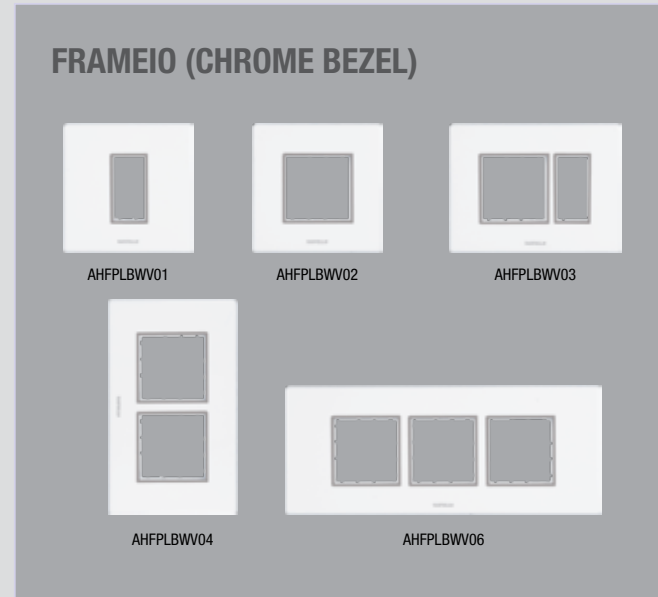

FABIO SERIES - COMBINED PLATES

PC	1 M	2 M	3 M	4 M	6 M	8 M	8 M(H)	9 M	12 M	16 M	18 M
Carbon (Velvet Black)	AHFPLCBV01	AHFPLCBV02	AHFPLCBV03	AHFPLCBV04	AHFPLCBV06	AHFPLCBV08	AHFPLCBH08	AHFPLCBV09	AHFPLCBV12	AHFPLCBV16	AHFPLCBV18
List Price in ₹ Per Unit	₹ 141.00	₹ 141.00	₹ 161.00	₹ 198.00	₹ 276.00	₹ 362.00	₹ 362.00	₹ 416.00	₹ 421.00	₹ 510.00	₹ 534.00
Frameio (Chrome Bezel)	AHFPLBW01	AHFPLBW02	AHFPLBW03	AHFPLBW04	AHFPLBW06	AHFPLBW08	AHFPLBWH08	AHFPLBW09	AHFPLBW12	AHFPLBW16	AHFPLBW18
List Price in ₹ Per Unit	₹ 110.00	₹ 110.00	₹ 126.00	₹ 154.00	₹ 215.00	₹ 282.00	₹ 282.00	₹ 321.00	₹ 330.00	₹ 398.00	₹ 415.00
Fabio (Classic White)	AHFPLCW01	AHFPLCW02	AHFPLCW03	AHFPLCW04	AHFPLCW06	AHFPLCW08	AHFPLCWH08	AHFPLCW09	AHFPLCW12	AHFPLCW16	AHFPLCW18
List Price in ₹ Per Unit	₹ 97.00	₹ 97.00	₹ 107.00	₹ 133.00	₹ 187.00	₹ 245.00	₹ 245.00	₹ 280.00	₹ 286.00	₹ 347.00	₹ 362.00
Std. / Master Packing (No. of Unit/s)	5 N / 80 N	5 N / 80 N	5 N / 80 N	5 N / 80 N	5 N / 60 N	5 N / 60 N	5 N / 60 N	5 N / 80 N	5 N / 40 N	5 N / 65 N	5 N / 30 N