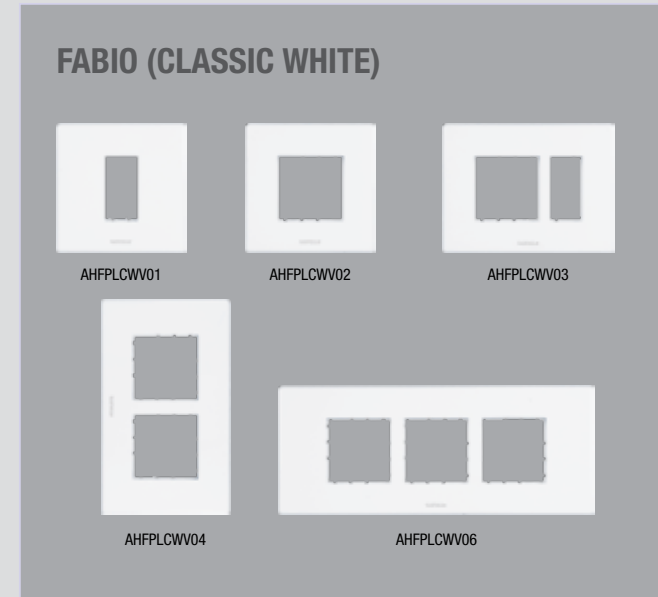

FABIO SERIES - COMBINED PLATES

PC	1 M	2 M	3 M	4 M	6 M	8 M	8 M(H)	9 M	12 M	16 M	18 M
Carbon (Velvet Black)	AHFPLCBV01	AHFPLCBV02	AHFPLCBV03	AHFPLCBV04	AHFPLCBV06	AHFPLCBV08	AHFPLCBH08	AHFPLCBV09	AHFPLCBV12	AHFPLCBV16	AHFPLCBV18
List Price in ₹ Per Unit	₹ 141.00	₹ 141.00	₹ 161.00	₹ 198.00	₹ 276.00	₹ 362.00	₹ 362.00	₹ 416.00	₹ 421.00	₹ 510.00	₹ 534.00
Frameio (Chrome Bezel)	AHFPLBW01	AHFPLBW02	AHFPLBW03	AHFPLBW04	AHFPLBW06	AHFPLBW08	AHFPLBWH08	AHFPLBW09	AHFPLBW12	AHFPLBW16	AHFPLBW18
List Price in ₹ Per Unit	₹ 110.00	₹ 110.00	₹ 126.00	₹ 154.00	₹ 215.00	₹ 282.00	₹ 282.00	₹ 321.00	₹ 330.00	₹ 398.00	₹ 415.00
Fabio (Classic White)	AHFPLCW01	AHFPLCW02	AHFPLCW03	AHFPLCW04	AHFPLCW06	AHFPLCW08	AHFPLCWH08	AHFPLCW09	AHFPLCW12	AHFPLCW16	AHFPLCW18
List Price in ₹ Per Unit	₹ 97.00	₹ 97.00	₹ 107.00	₹ 133.00	₹ 187.00	₹ 245.00	₹ 245.00	₹ 280.00	₹ 286.00	₹ 347.00	₹ 362.00
Std. / Master Packing (No. of Unit/s)	5 N / 80 N	5 N / 80 N	5 N / 80 N	5 N / 80 N	5 N / 60 N	5 N / 60 N	5 N / 60 N	5 N / 80 N	5 N / 40 N	5 N / 65 N	5 N / 30 N