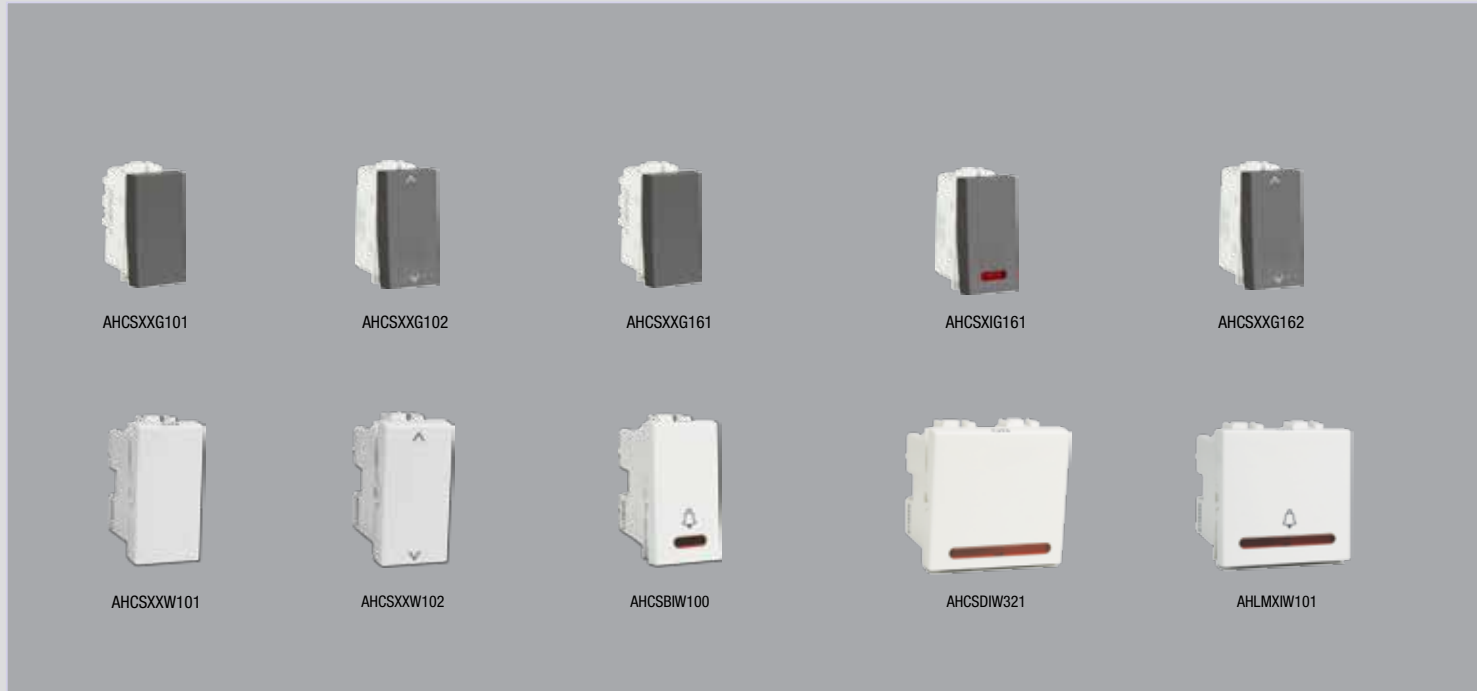

CORAL SERIES - SWITCHES

Item Name	Std. / Master Packing (No. of Unit/s)	Coral Ebony (Grey)		Coral (White)	
		SAP Code	List Price in ₹ Per Unit	SAP Code	List Price in ₹ Per Unit
10 AX 1 Way Switch	20 N / 400 N	AHCSXXG101	₹ 83.00	AHCSXXW101	₹ 59.00
10 AX 2 Way Switch	20 N / 120 N	AHCSXXG102	₹ 161.00	AHCSXXW102	₹ 135.00
10 A Bell Push Switch	20 N / 60 N	AHCSBIG100	₹ 256.00	AHCSBXW100	₹ 164.00
10 A Mega Bell Push Indicator Switch	10 N / 30 N	AHCMBIG101	₹ 235.00	AHLMXIW101	₹ 206.00
10 A Bell Push with Indicator Switch	20 N / 60 N			AHCSBIW100	₹ 192.00
16 AX 1 Way Switch	20 N / 120 N	AHCSXXG161	₹ 171.00	AHCSXXW161	₹ 147.00
16 AX 2 Way Switch	20 N / 60 N	AHCSXXG162	₹ 271.00	AHCSXXW162	₹ 239.00
16 AX 1 Way Switch With Indicator	20 N / 60 N	AHCSXIG161	₹ 237.00	AHCSXIW161	₹ 175.00
25 A 1 Way Switch	20 N / 60 N	AHCSXXG251	₹ 270.00	AHCSXXW251	₹ 237.00
32 A DP With Indicator Switch - 2 M	10 N / 30 N	AHCSDIG321	₹ 571.00	AHCSDIW321	₹ 480.00