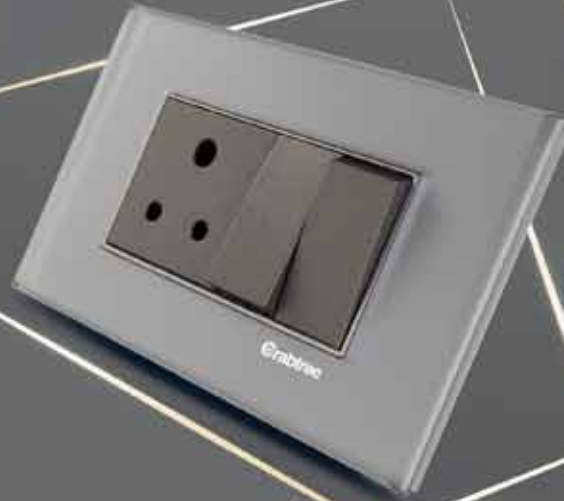

A **HAVELLS** Brand

Crabtree

LUXURY
LASTS
FOREVER

Signia
grande

List Price (LP) w.e.f. 15th April 2022