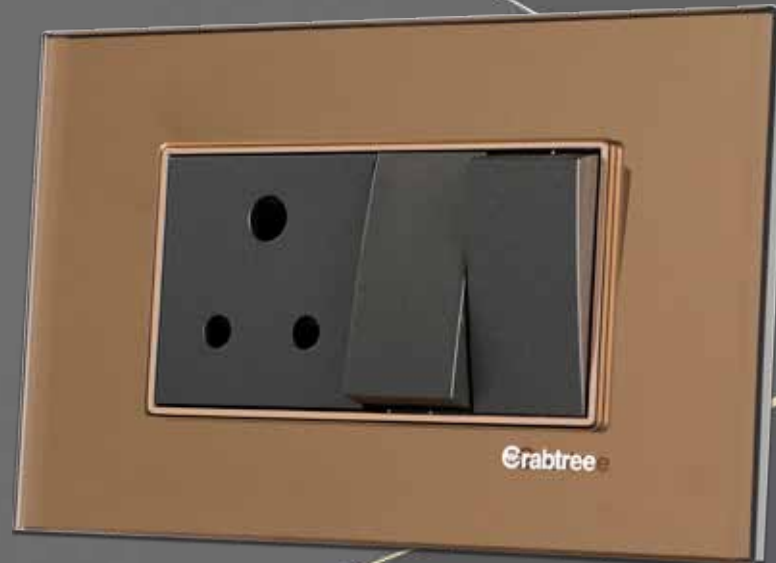

GLASS - SPARKLING EFFECT

Raven Black

Igloo White

Compatible with White & Grey Signia Switches/Support Modules

FEATURES

4 mm
Toughened
Glass

Champher
design on
the sides

Chrome
Bezel

Single window
aperture with
Metal Inner Plate

Sparkling
Glass Effect

GLASS - MIRROR FINISH

Copper Reflection

Silver Sheen

Compatible with White & Grey Signia Switches/Support Modules

FEATURES

4 mm
Toughened
Glass