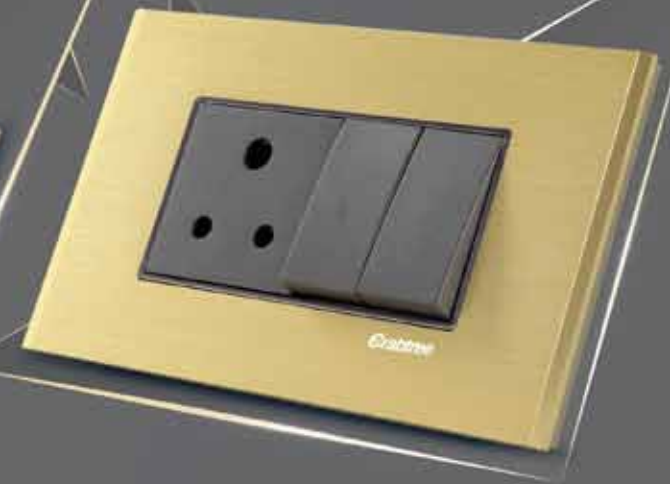

A **HAVELLS** Brand

Crabtree

LUXURY
LASTS
FOREVER

Signia
grande

List Price (LP) w.e.f. 15th April 2022