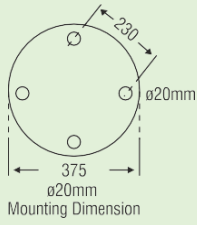

Future is this

HALONIX

HALONIX GARDEN AND CITY BEAUTIFICATION RANGE

PRO

Mounting Dimension

3000mm

Mounting Dimension

3000/3500/4000/4500mm

ø81mm

Mounting Dimension

Mounting Dimension

ø81mm →

ORNAMENTAL BRACKETS

We Customize all Designs

SRJ-BRKT-001

SRJ-BRKT-002