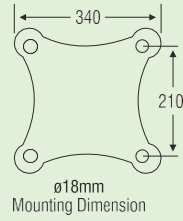

Future is this

HALONIX

HALONIX GARDEN AND CITY BEAUTIFICATION RANGE

PRO

Mounting Dimension

3000mm

Mounting Dimension

3000/3500/4000/4500mm

ø81mm

Mounting Dimension

Mounting Dimension

ø81mm →

ORNAMENTAL BRACKETS

We Customize all Designs

SRJ-BRKT-001

SRJ-BRKT-002