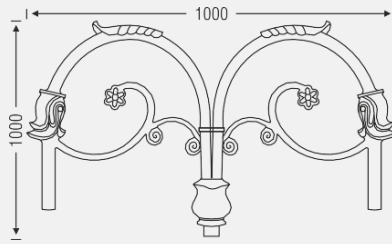

SRJ-BRKT-005