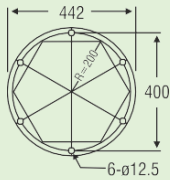

ø81mm

Mounting Dimension

Mounting Dimension

ø81mm →

ORNAMENTAL BRACKETS

We Customize all Designs

SRJ-BRKT-001

SRJ-BRKT-002