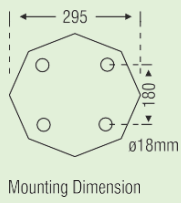

ø81mm

Mounting Dimension

Mounting Dimension

ø81mm →

ORNAMENTAL BRACKETS

We Customize all Designs

SRJ-BRKT-001

SRJ-BRKT-002