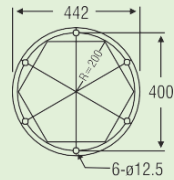

ø81mm

Mounting Dimension

Mounting Dimension

ø81mm →

ORNAMENTAL BRACKETS

We Customize all Designs

SRJ-BRKT-001

SRJ-BRKT-002