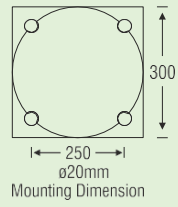

Future is this

HALONIX

HALONIX GARDEN AND CITY BEAUTIFICATION RANGE

PRO

Mounting Dimension

3000mm

Mounting Dimension

3000/3500/4000/4500mm

ø81mm

Mounting Dimension

Mounting Dimension

ø81mm →

ORNAMENTAL BRACKETS

We Customize all Designs

SRJ-BRKT-001

SRJ-BRKT-002