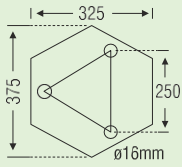

Mounting Dimension