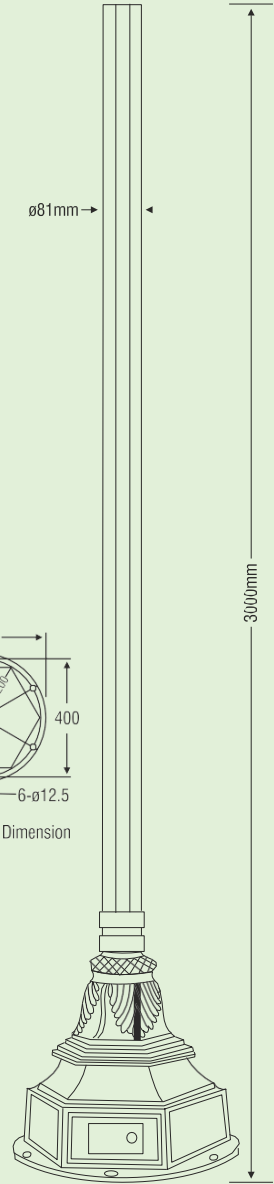

FOLLOW profile is an elegant aluminum profile with smooth lines and high energy efficiency.
Elegant aluminum profile with aesthetic proportions
Satin and Added Performance Diffuser
With integral through-wiring
Colour temperatures: 3000 K, 4000 K
ON/OFF or dimmable digital DALI
Versions with emergency unit available

ø81mm

Mounting Dimension

Mounting Dimension

ø81mm →

ORNAMENTAL BRACKETS

We Customize all Designs

SRJ-BRKT-001

SRJ-BRKT-002