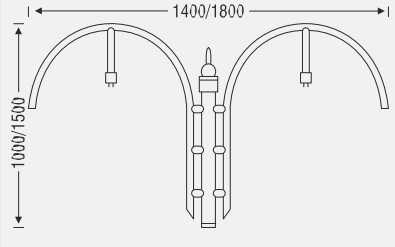

SRJ-BRKT-018