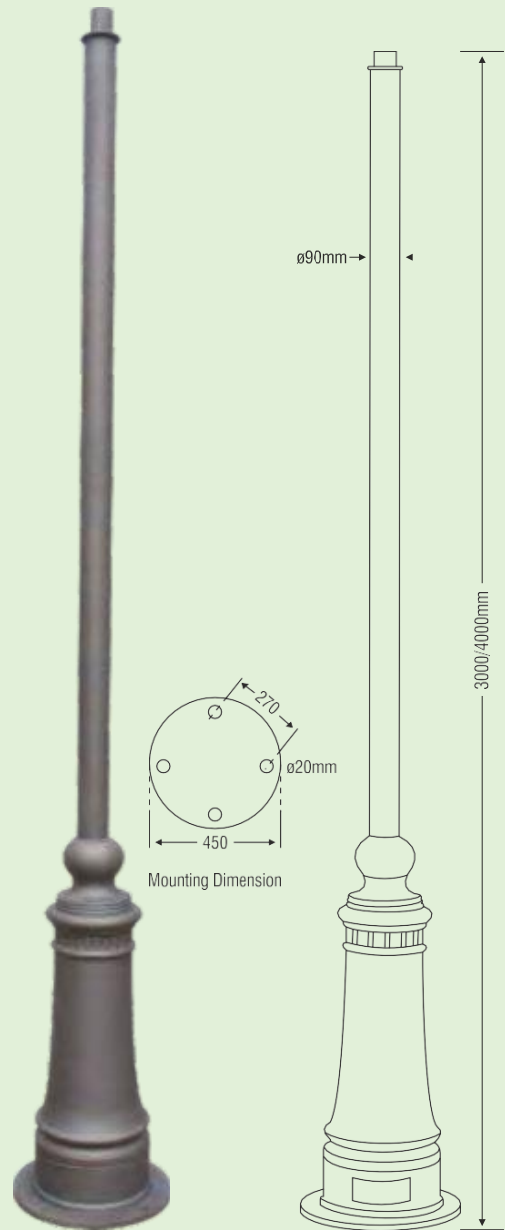

ø81mm

Mounting Dimension

Mounting Dimension

ø81mm →

ORNAMENTAL BRACKETS

We Customize all Designs

SRJ-BRKT-001

SRJ-BRKT-002