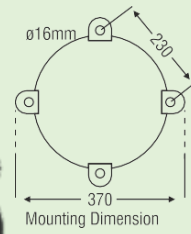

ø81mm

Mounting Dimension

Mounting Dimension

ø81mm →

ORNAMENTAL BRACKETS

We Customize all Designs

SRJ-BRKT-001

SRJ-BRKT-002