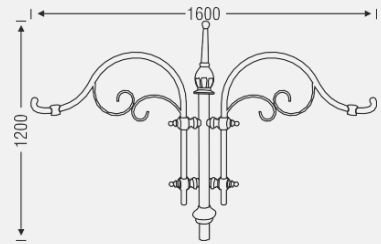

SRJ-BRKT-006