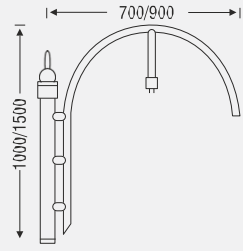

ø81mm

Mounting Dimension

Mounting Dimension

ø81mm →

ORNAMENTAL BRACKETS

We Customize all Designs

SRJ-BRKT-001

SRJ-BRKT-002

SRJ-BRKT-011

SRJ-BRKT-012

ORNAMENTAL BRACKETS

We Customize all Designs

SRJ-BRKT-013

SRJ-BRKT-014

SRJ-BRKT-015

SRJ-BRKT-016