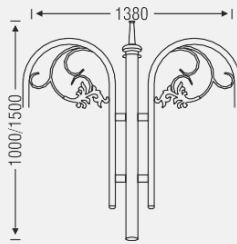

SRJ-BRKT-004