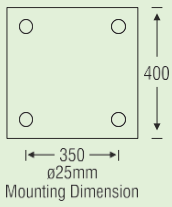

ø81mm

Mounting Dimension

Mounting Dimension

ø81mm →

ORNAMENTAL BRACKETS

We Customize all Designs

SRJ-BRKT-001

SRJ-BRKT-002