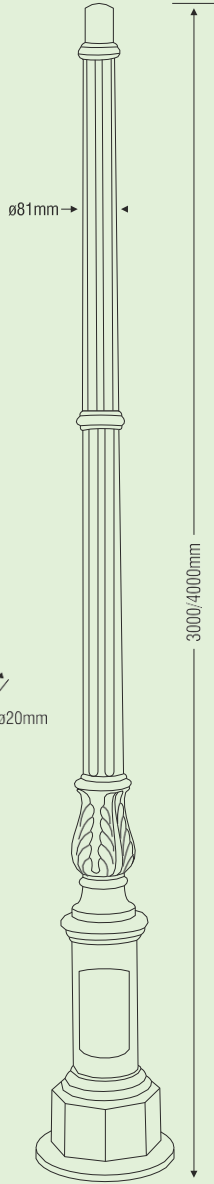

FOLLOW profile is an elegant aluminum profile with smooth lines and high energy efficiency.
Elegant aluminum profile with aesthetic proportions
Satin and Added Performance Diffuser
With integral through-wiring
Colour temperatures: 3000 K, 4000 K
ON/OFF or dimmable digital DALI
Versions with emergency unit available

ø81mm

Mounting Dimension

Mounting Dimension

ø81mm →

ORNAMENTAL BRACKETS

We Customize all Designs

SRJ-BRKT-001

SRJ-BRKT-002