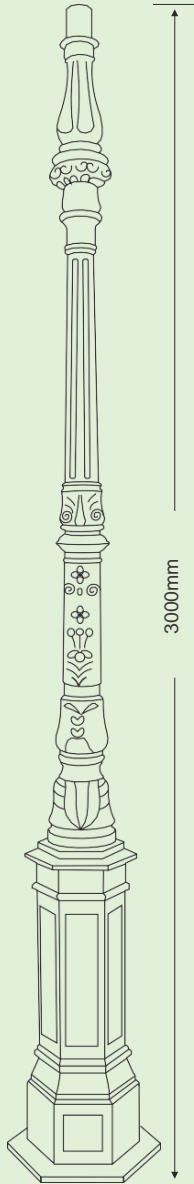

3000mm

3000/3500/4000/4500mm

ø81mm