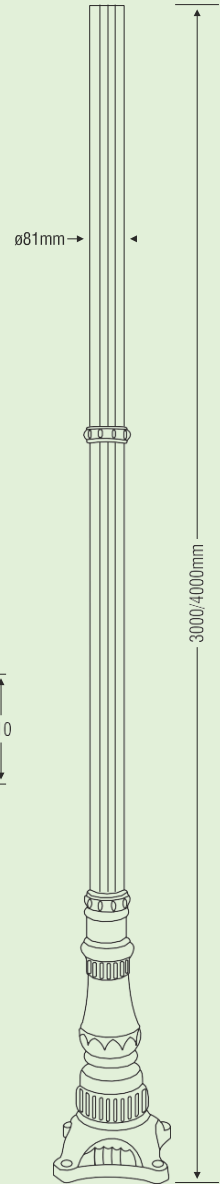

FOLLOW profile is an elegant aluminum profile with smooth lines and high energy efficiency.
Elegant aluminum profile with aesthetic proportions
Satin and Added Performance Diffuser
With integral through-wiring
Colour temperatures: 3000 K, 4000 K
ON/OFF or dimmable digital DALI
Versions with emergency unit available

ø81mm

Mounting Dimension

Mounting Dimension

ø81mm →

ORNAMENTAL BRACKETS

We Customize all Designs

SRJ-BRKT-001

SRJ-BRKT-002

SRJ-BRKT-003

SRJ-BRKT-004

SRJ-BRKT-005

SRJ-BRKT-006

SRJ-BRKT-007

SRJ-BRKT-008

SRJ-BRKT-009

SRJ-BRKT-010