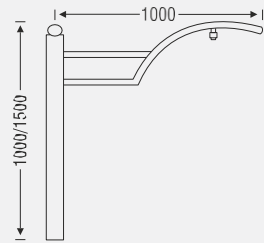

ORNAMENTAL BRACKETS

We Customize all Designs

SRJ-BRKT-022

SRJ-BRKT-023

SRJ-BRKT-024