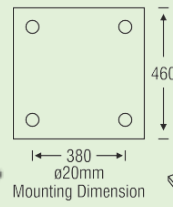

ø81mm

Mounting Dimension

Mounting Dimension

ø81mm →

ORNAMENTAL BRACKETS

We Customize all Designs

SRJ-BRKT-001

SRJ-BRKT-002