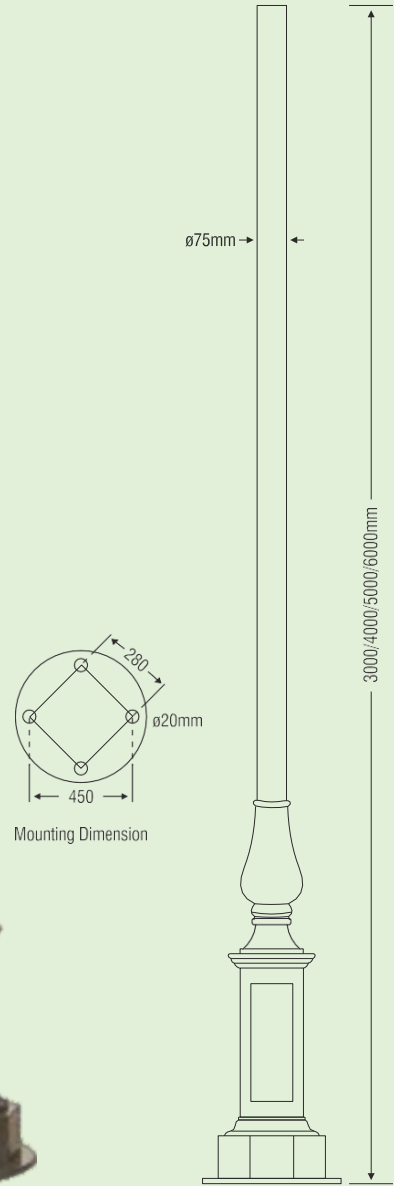

ø81mm

Mounting Dimension

Mounting Dimension

ø81mm →

ORNAMENTAL BRACKETS

We Customize all Designs

SRJ-BRKT-001

SRJ-BRKT-002