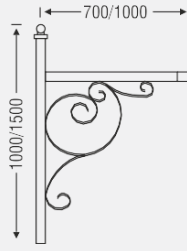

ø81mm

Mounting Dimension

Mounting Dimension

ø81mm →

ORNAMENTAL BRACKETS

We Customize all Designs

SRJ-BRKT-001

SRJ-BRKT-002

SRJ-BRKT-011

SRJ-BRKT-012

ORNAMENTAL BRACKETS

We Customize all Designs

SRJ-BRKT-013

SRJ-BRKT-014

SRJ-BRKT-015

SRJ-BRKT-016