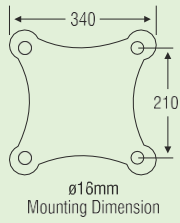

Future is this

HALONIX

HALONIX GARDEN AND CITY BEAUTIFICATION RANGE

PRO

Mounting Dimension

3000mm

Mounting Dimension

3000/3500/4000/4500mm

ø81mm

Mounting Dimension

Mounting Dimension

ø81mm →

ORNAMENTAL BRACKETS

We Customize all Designs

SRJ-BRKT-001

SRJ-BRKT-002