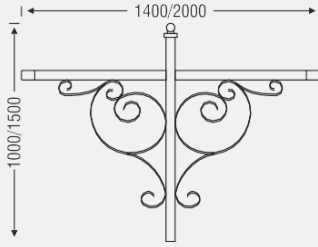

ø81mm

Mounting Dimension

Mounting Dimension

ø81mm →

ORNAMENTAL BRACKETS

We Customize all Designs

SRJ-BRKT-001

SRJ-BRKT-002

SRJ-BRKT-011

SRJ-BRKT-012

ORNAMENTAL BRACKETS

We Customize all Designs

SRJ-BRKT-013

SRJ-BRKT-014

SRJ-BRKT-015

SRJ-BRKT-016