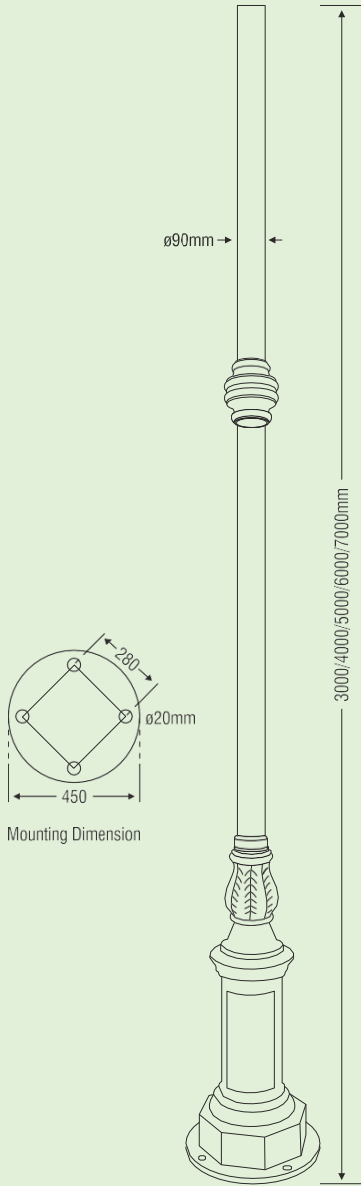

ø81mm

Mounting Dimension

Mounting Dimension

ø81mm →

ORNAMENTAL BRACKETS

We Customize all Designs

SRJ-BRKT-001

SRJ-BRKT-002