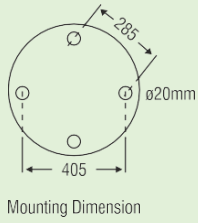

Future is this

HALONIX

HALONIX GARDEN AND CITY BEAUTIFICATION RANGE

PRO

Mounting Dimension

3000mm

Mounting Dimension

3000/3500/4000/4500mm

ø81mm

Mounting Dimension

Mounting Dimension

ø81mm →

ORNAMENTAL BRACKETS

We Customize all Designs

SRJ-BRKT-001

SRJ-BRKT-002