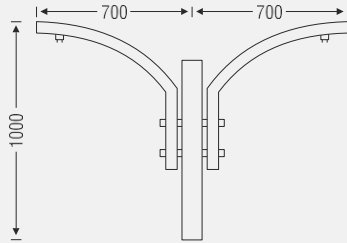

ORNAMENTAL BRACKETS

We Customize all Designs

SRJ-BRKT-022

SRJ-BRKT-023

SRJ-BRKT-024