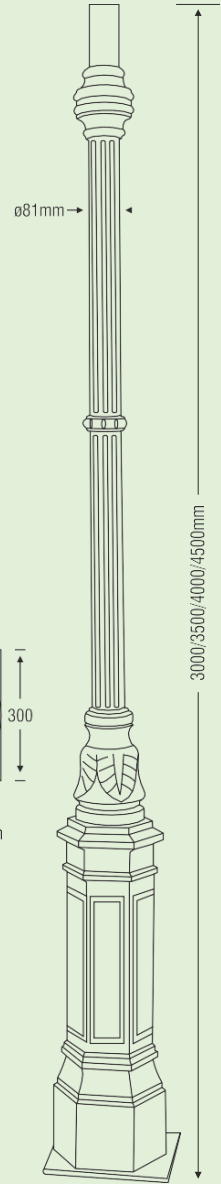

3000/3500/4000/4500mm

ø81mm