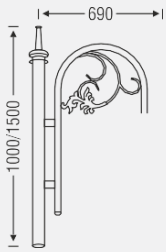

Future is this

HALONIX

HALONIX GARDEN AND CITY BEAUTIFICATION RANGE

PRO

Mounting Dimension

3000mm

Mounting Dimension

3000/3500/4000/4500mm

ø81mm

Mounting Dimension

Mounting Dimension

ø81mm →

ORNAMENTAL BRACKETS

We Customize all Designs

SRJ-BRKT-001

SRJ-BRKT-002