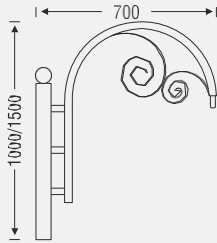

ORNAMENTAL BRACKETS

We Customize all Designs

SRJ-BRKT-022

SRJ-BRKT-023

SRJ-BRKT-024